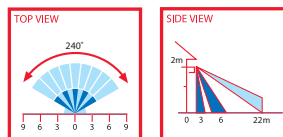

DIY MUST BE INSTALLED BY A LICENSED ELECTRICIAN

Proudly Distributed by